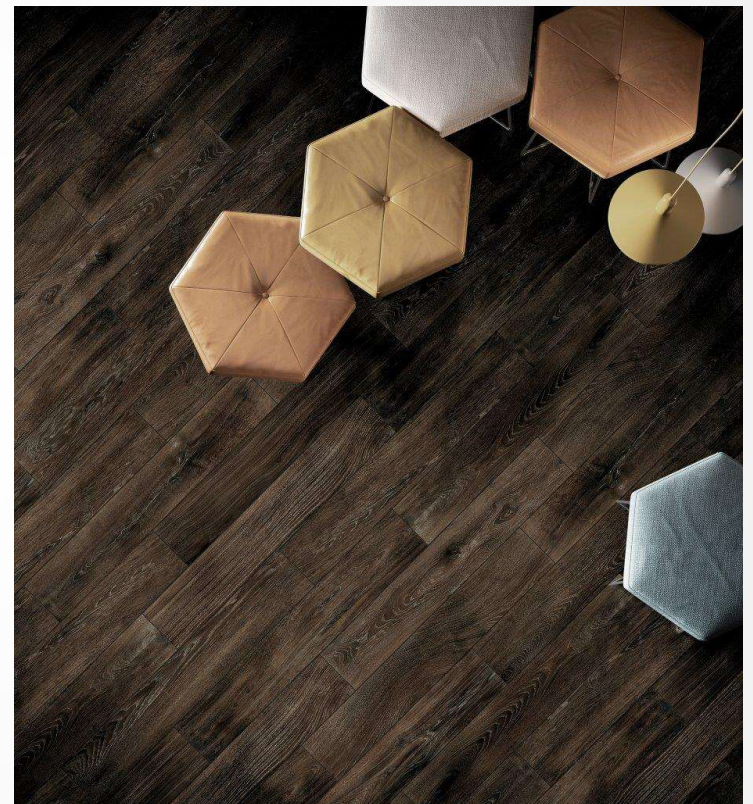

# PORTOBELLO - SPC

Dark 10 X 40 / 9 X 27  
Grey 9 X 27

Grey

Dark